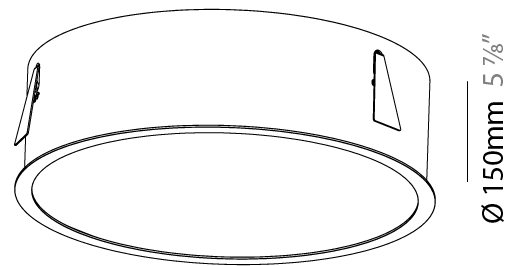

GENERAL

Series: Sign
Brand: Prolicht
Division: Architectural
Mounting Type: Recessed
Mounting Location: Ceiling
Subcategory: Ambient

PHYSICAL

Shape: Round
Diameter (mm): 492
Diameter (in): 19 3/8
Height (mm): 150
Height (in): 5 7/8
Ceiling Thickness (mm): 10 / 12.5 / 15 / 25
Ceiling Thickness (in): 3/8 or 1/2 or 9/16 or 1
Min. Recessing Depth (mm): 160
Min. Recessing Depth (in): 6 5/16
Light Distribution: Direct
Weight (kg): 4.983
Weight (lbs): 10.986
Diffuser: [PMMA - Opal or Micro-Prism](#)
Fixture Finish: [SSR / BKV / CWI / CRY / HAB / UFT / ITA / RUA / FTG / MYG / LOD / PUS / FRO / FUP / KIA / POP / BLS / SPG / MEY / GOH / GUM / CHC / COM / ABZ / JAG / OBR / MOS / ROR](#)
Fixture Material: [Extruded Aluminum / Steel](#)
Cut-out Measurements: 480mm / 18 7/8"

ELECTRICAL

Lamp Type: LED (Zhaga Standard)
Input Wattage (W): 35
Total Output Wattage (W): 30
Dimming: [Tri-Mode (Non-Dimming and Phase Dimming (120Vac only) and 0-10V Dimming)](#)
Driver Included: Yes
Driver Location: Integrated
Driver Type: Constant Current - Universal
Driver Class: Class 2
Input Voltage (V): 120 - 277
Constant Current (MA): 500

LED

[Color Temperature (°K): 3000 / 4000](#)
Max. Delivered Lumen (lm): 3090 / 3332 / 3400
CRI: >80 CRI
Efficiency (%): 0.72
Lamp Life (hrs): 50000

OPTICAL

RATINGS AND CERTIFICATIONS

Certified By: Certified for North American Standards
IP rating: IP20

Ø 492mm 19 3/8"

Ø 150mm 5 7/8"