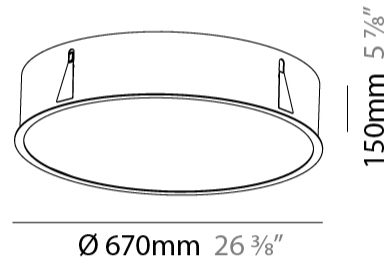

GENERAL

Series: Sign
Brand: Prolicht
Division: Architectural
Mounting Type: Recessed
Mounting Location: Ceiling
Subcategory: Ambient

PHYSICAL

Shape: Round
Diameter (mm): 670
Diameter (in): 26 ³/₈
Height (mm): 150
Height (in): 5 ⁷/₈
Ceiling Thickness (mm): 10 / 12 / 15 / 25
Ceiling Thickness (in): 3/8 or 1/2 or 9/16 or 1
Min. Recessing Depth (mm): 160
Min. Recessing Depth (in): 6 ⁵/₁₆
Light Distribution: Direct
Weight (kg): 8.574
Weight (lbs): 18.9
Diffuser: PMMA - Opal or Micro-Prism
Fixture Finish: SSR / BKV / CWI / CRY / HAB / UFT / ITA / RUA / FTG / MYG / LOD / PUS / FRO / FUP / KIA / POP / BLS / SPG / MEY / GOH / GUM / CHC / COM / ABZ / JAG / OBR / MOS / ROR
Fixture Material: Extruded Aluminum / Steel
Cut-out Measurements: 658mm / 25 7/8"

ELECTRICAL

Lamp Type: LED (Zhaga Standard)
Input Wattage (W): 66.5
Total Output Wattage (W): 57
Dimming: Tri-Mode (Non-Dimming and Phase Dimming (120Vac only) and 0-10V Dimming)
Driver Included: Yes
Driver Location: Integrated
Driver Type: Constant Current - Universal
Driver Class: Class 2
Input Voltage (V): 120 - 277
Constant Current (MA): 500

LED

Color Temperature (°K): 3000 / 4000
Max. Delivered Lumen (lm): 5880 / 6321 / 6450
Lamp Life (hrs): 50000

OPTICAL

RATINGS AND CERTIFICATIONS

Certified By: Certified for North American Standards
IP rating: IP20

658mm
25 7/8"

160mm
6 1/4"

10 - 25mm
3/4" - 1"